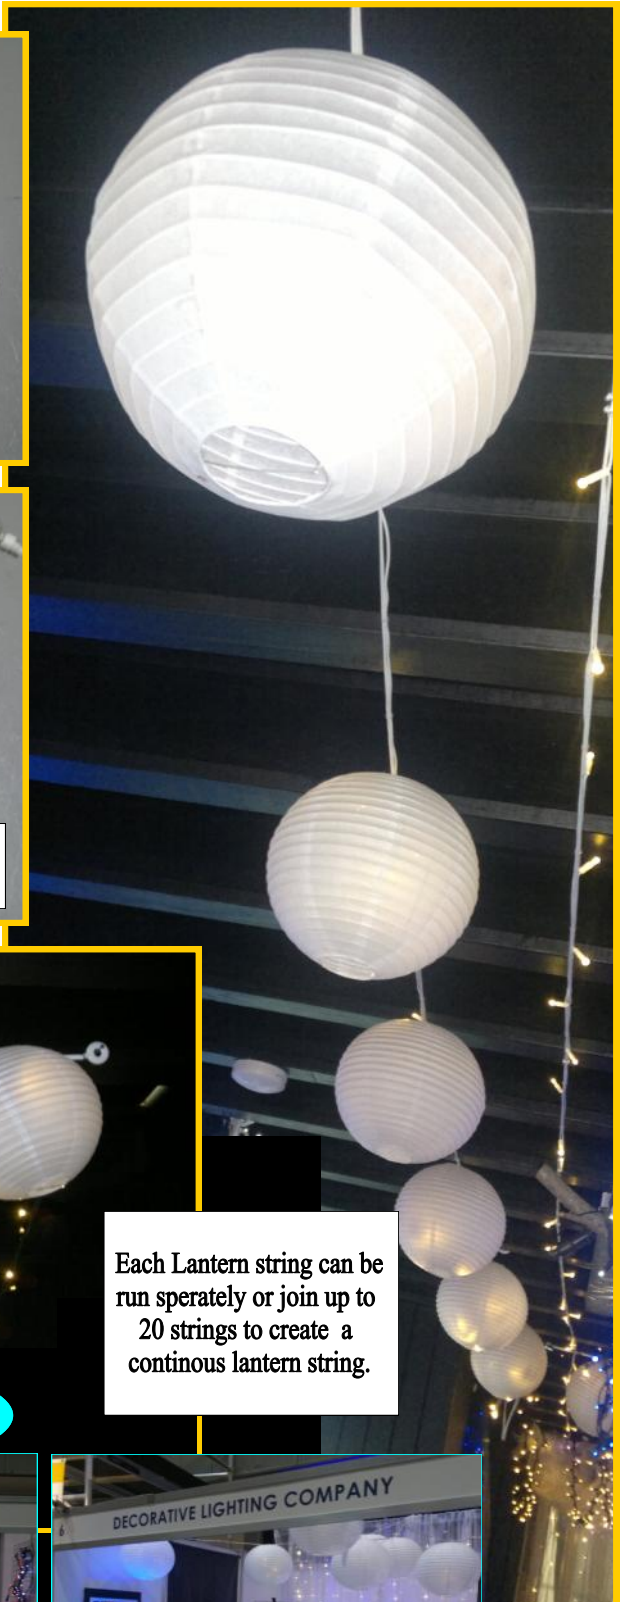

**DECORATIVE
LIGHTING
& DISPLAY
PTY LTD**

DECO LANTERN LED LIGHT STRNGS LANTERN LIGHTS

**8 metres x 1 metre spacing
8 DROPS with 5 LEDs**

AS/NZS 605982.2.20~IP44 certified.

Attach lantern over led drop

**you can use lanterns
on festoon strings**

Each Lantern string can be run sperately or join up to 20 strings to create a continous lantern string.

DECORATIVE LIGHTING COMPANY

www.decolight.com.au

...Let us quote your lighting project...

WHY USE DECO LIGHT ?

Deco light is certified & compliant to AS / NZ 605982.2.20~ IP 44 rated.

240 VOLT SYSTEM ~ 6V ~ Draw .03a PER STRING
8 METRE LIGHT STRINGS WITH 5 LED DROPS
SPACED EVERY AT 1 METRE INTERVALS
WATER TIGHT END TO END CONNECTORS 5 LED DROPS
JOIN UP TO 10 LIGHT STRINGS...