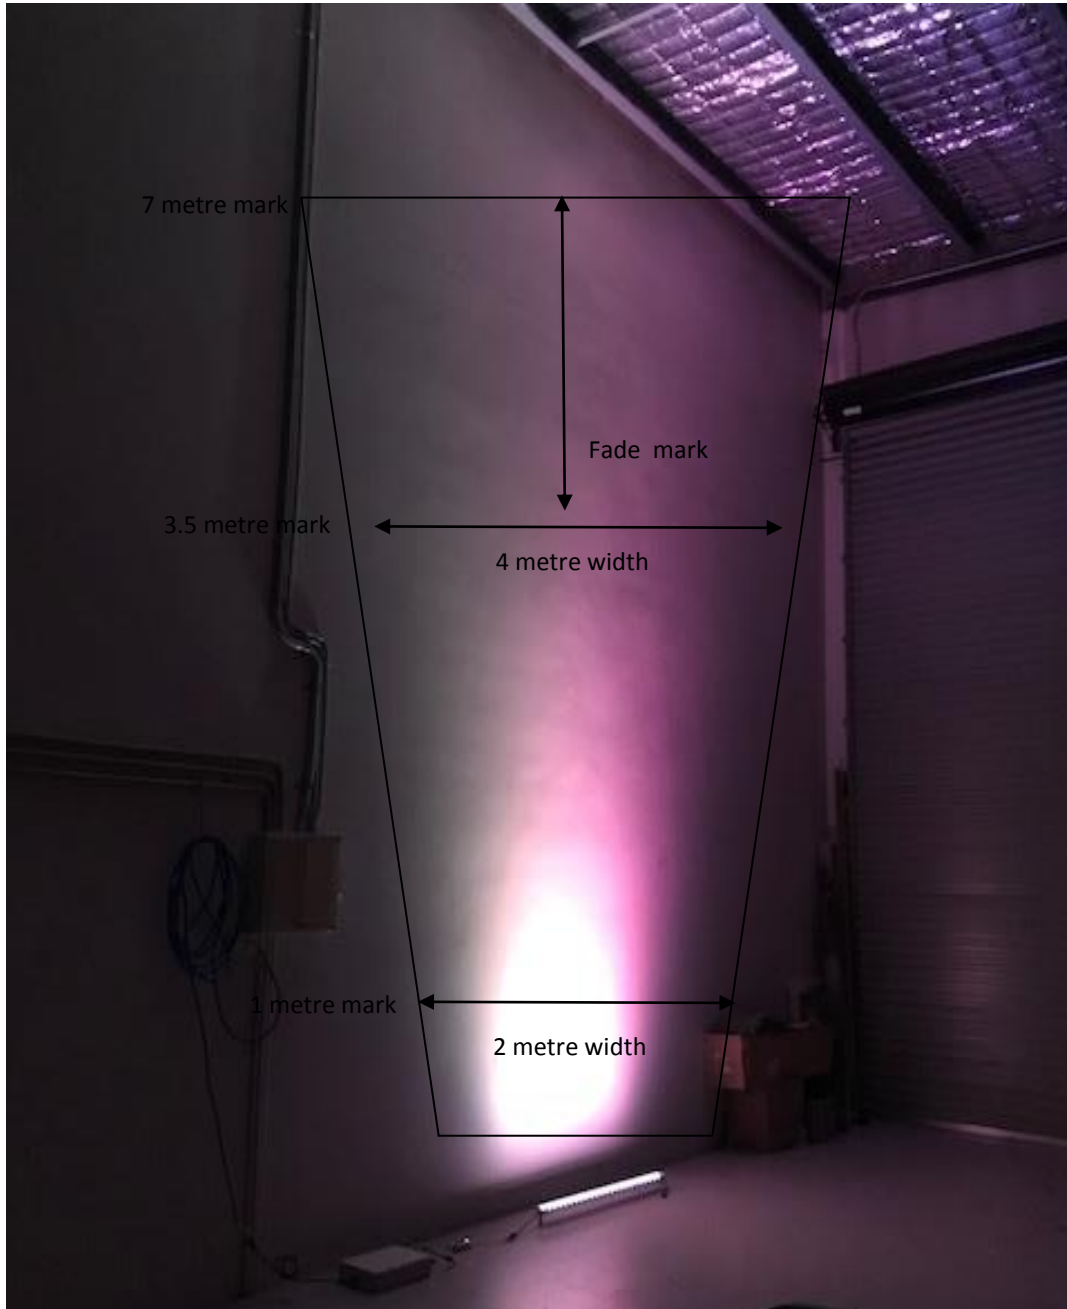

**DECORATIVE
LIGHTING
COMPANY**

www.decolight.com.au

SLIM LINE WASH LIGHT

24 volt 48 WATT RGB

Size : L 1000mm x 60mm x 60 mm

Input : DC 24 volt

Power Output : 48 Watt (24 x 3watt)

Diode type : 3 in one diffuse lens

Led angle : 60 degree

Bracket type: stainless L shape

Rating : IP65 for indoor / outdoor use

Colour control

transformer

Connectable slim wash lights

**DECORATIVE
LIGHTING
COMPANY**

www.decolight.com.au

SLIM LINE WASH LIGHT

24 volt 48 WATT RGB

Power supply 24 v

Colour controller

Extension leads

Simple connectable
System to create wash
Effects anywhere

Accessories
Power supplies
Colour controllers
Extension leads

**DECORATIVE
LIGHTING
COMPANY**

www.decolight.com.au

SLIM LINE WASH LIGHT 24 volt 48 WATT RGB

Illustrated is a single 48 watt wash unit showing maximum output in a white colour mode
The fade area begins at a 3.5 metre height to the ceiling .